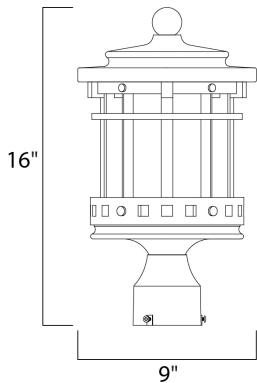

PRODUCT DESCRIPTION

Santa Barbara Cast is a transitional style collection from Maxim Lighting International in Sienna finish with Seedy glass.

MEASUREMENTS

DIMENSION : 9" L x 9" W x 16" H

HANGING WEIGHT : 5.7 lb

LAMPING

INPUT VOLTAGE : 120V

BULB : 3 x 40W Incandescent E12 Candelabra , 120W Total

BULB INCLUDED : (Not Included)

DIMMABLE : Yes

FINISHES OPTION

 Sienna (SE)

GLASS